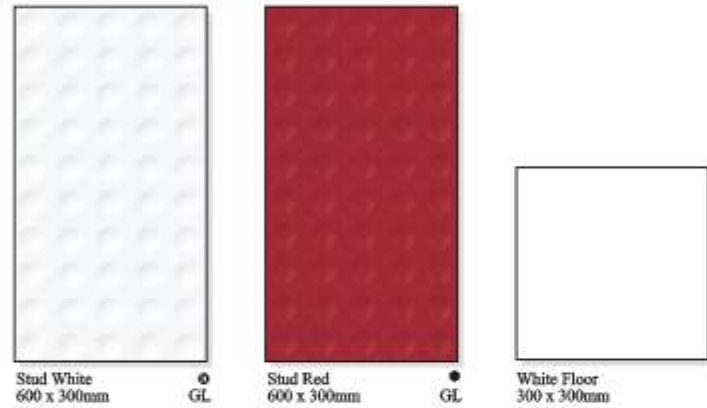

Pine Wood
600 x 300mm ● MT

Ghana Wood
600 x 300mm ● MT

Chill Wood
600 x 300mm ● MT

Stud Collection

Strip Collection

Everest Collection

Cerastone Parking Collection

300 x 300 Collection