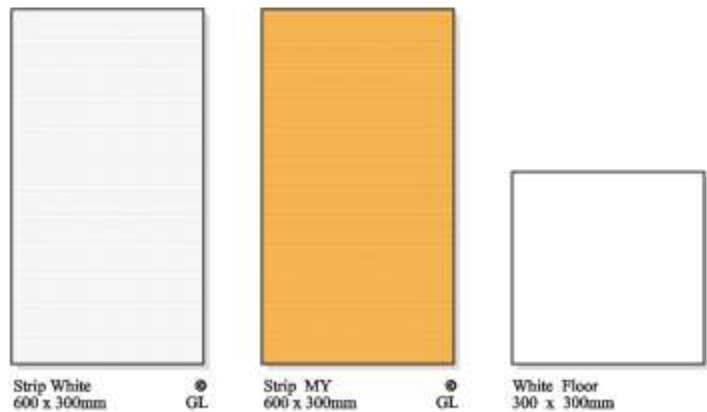

Pine Wood
600 x 300mm ● MT

Ghana Wood
600 x 300mm ● MT

Chill Wood
600 x 300mm ● MT

Stud Collection

Strip Collection

Everest Collection

Cerastone Parking Collection

300 x 300 Collection