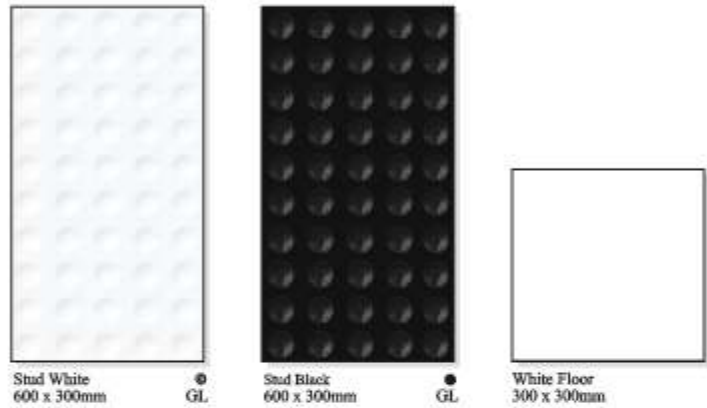

Pine Wood
600 x 300mm ● MT

Ghana Wood
600 x 300mm ● MT

Chill Wood
600 x 300mm ● MT

Stud Collection

Strip Collection

Everest Collection

Cerastone Parking Collection

300 x 300 Collection