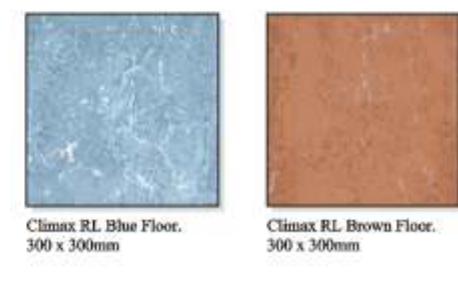

Climax RL Blue Floor. 300 x 300mm
Climax RL Brown Floor. 300 x 300mm