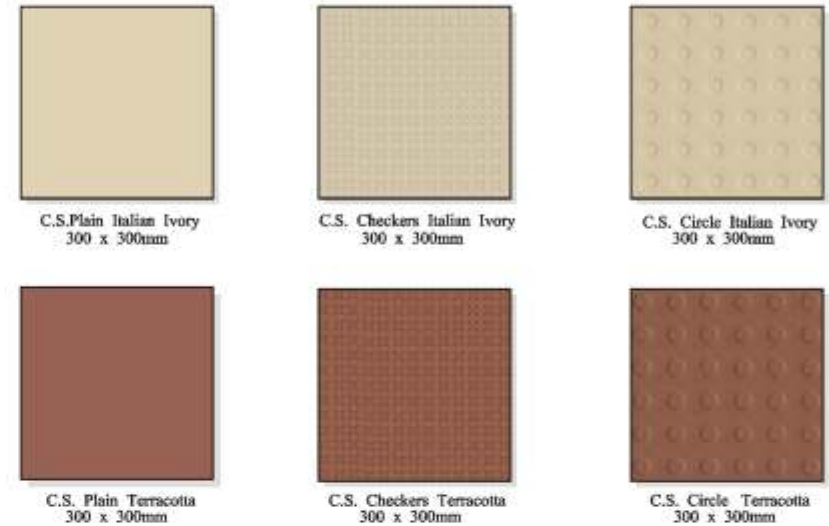

Cerastone Parking Collection