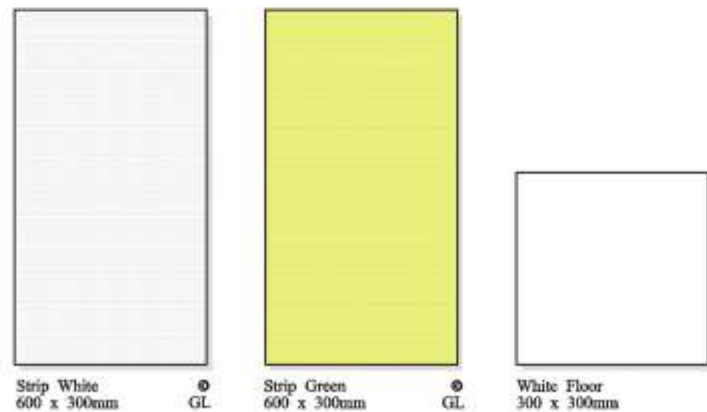

Pine Wood
600 x 300mm ● MT

Ghana Wood
600 x 300mm ● MT

Chill Wood
600 x 300mm ● MT

Stud Collection

Strip Collection

Everest Collection

Cerastone Parking Collection

300 x 300 Collection