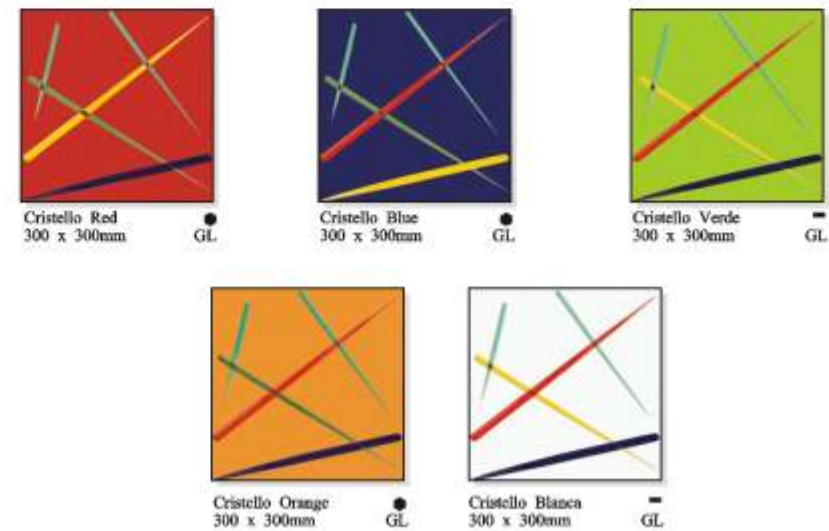

Pine Wood
600 x 300mm ● MT

Ghana Wood
600 x 300mm ● MT

Chill Wood
600 x 300mm ● MT

Stud Collection

Strip Collection

Everest Collection

Cerastone Parking Collection

300 x 300 Collection